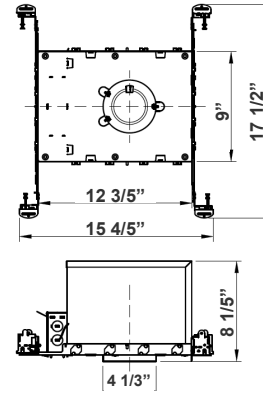

17 1/2" (H) x 15 4/5" (W) x 4 1/3" (D)

4" Type IC fire-rated new construction LED housing. Compatible with LED lamps with quick connector. 2-hour fire-rated & air-tight certified.