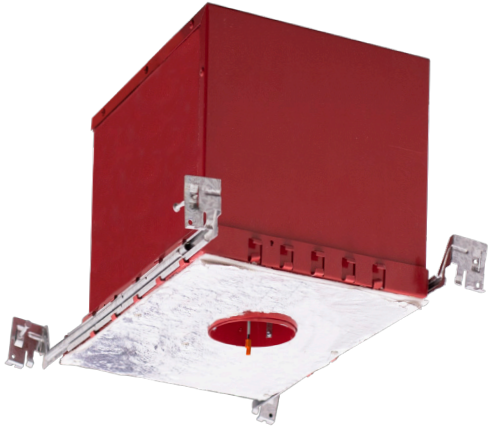

## ICFAL-4

AIRTIGHT FIRE-RATED NEW CONST. LED RECESSED LIGHT HOUSING

**WESTGATE**  
THE FUTURE IS HERE...AND IT'S QUITE BRIGHT!

Customer Name: \_\_\_\_\_

Project Name: \_\_\_\_\_

Note: \_\_\_\_\_

Type: \_\_\_\_\_

17 1/2" (H) x 15 4/5" (W) x 4 1/3" (D)

4" Type IC fire-rated new construction LED housing. Compatible with LED lamps with quick connector. 2-hour fire-rated & air-tight certified.