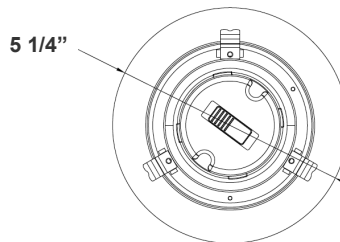

5 1/4" x 3 1/5"

MODEL NO.	Wattage	Voltage	Lumens	Color Temp.
RDL4-MCT5-WP	8W	120V	650LM	2700K/ 3000K/ 3500K/ 4000K/ 5000K
RDL4-27K-WP	12W	120V	650LM	2700K
RDL4-30K-WP	12W	120V	700LM	3000K
RDL4-35K-WP	12W	120V	725LM	3500K
RDL4-41K-WP	12W	120V	750LM	4100K
RDL4-50K-WP	12W	120V	800LM	5000K
RDL4-65K-WP	12W	120V	850LM	6500K